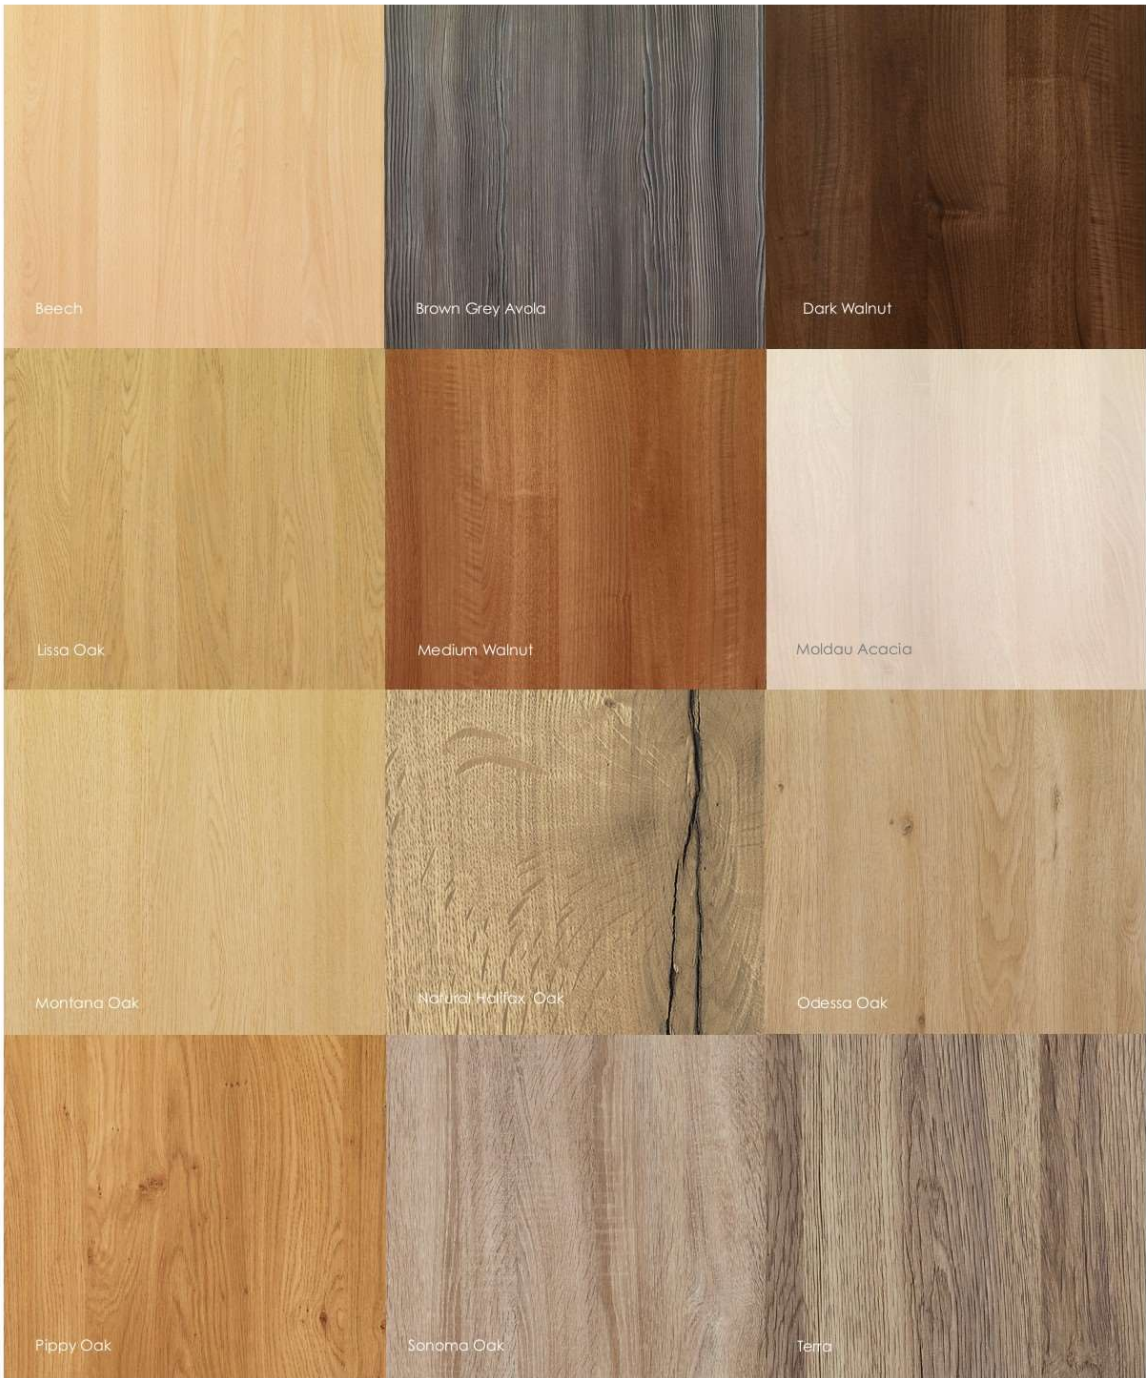

EUROPE

Featured in High Gloss White.

GALAXY

Featured in Stone Grey and Brown Grey Avola (above), and featured in White Avola and Brown Grey Avola (right) shown with optional horizontal grain.

GALAXY

Featured in High Gloss Ivory.

GALLIO

Featured in Dakar and White Avola, shown with optional horizontal grain.

BRENTFORD

Featured in Denim and Terra.

GALAXY

Featured in Light Grey.

VILO

Featured in Graphite.

Prague*

Rosapenna*

* Not available in high gloss finishes.

Square

Stockholm*

Tressell*

Twin Square

Vancouver*

* Not available in high gloss finishes.

High Gloss Finishes

Matt Finishes

Paint Effect Woodgrain Finishes

Woodgrain Finishes

Concrete Effect Finishes

Disclaimer:

Whilst every care has been taken to ensure that the colours and finishes in this catalogue are accurate, due to the printing processes involved in the production of this catalogue the reproduction of colours and finishes cannot be guaranteed as a true likeness. They should therefore only be used as a guide. It is strongly recommended that a physical sample be approved prior to ordering.