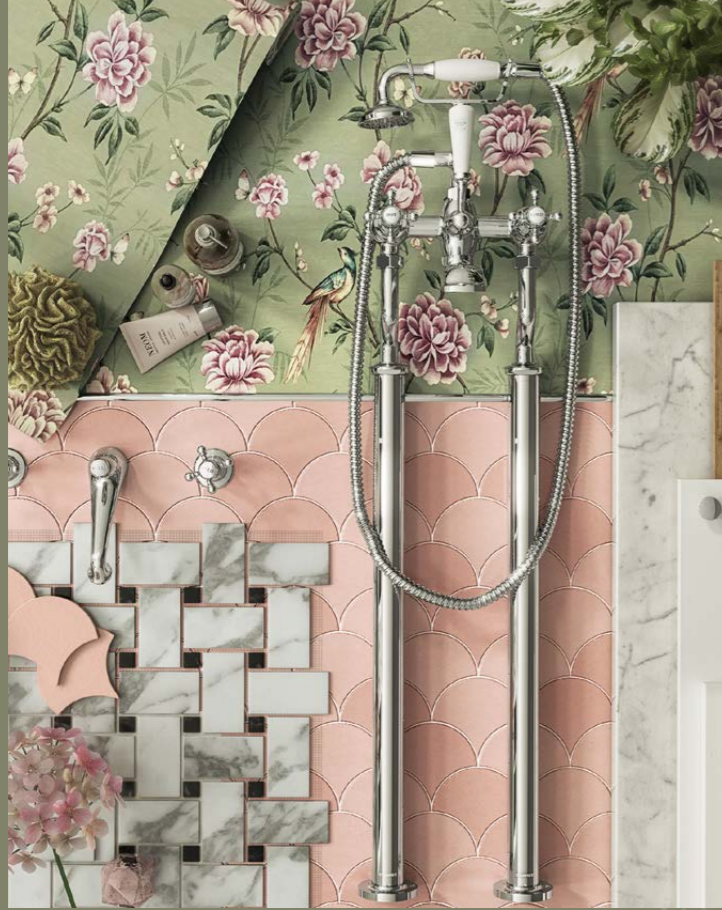

CRANWORTH

FINISHES AVAILABLE

Chrome

Polished Nickel

The CRANWORTH collection exudes timeless elegance and complements any traditionally styled bathroom.