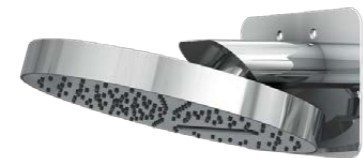

ROUND WALL MOUNTED 2 FUNCTION OVERHEAD SHOWER

Min. Operating Pressure Single Outlet

Function 1.0 bar Single Outlet Function 2.0 bar

CH	SG.410.01	£595.00
MB	SG.410.02	£775.00
BB	SG.410.03	£775.00
BN	SG.410.04	£775.00
BZ	SG.410.05	£775.00
GM	SG.410.06	£775.00