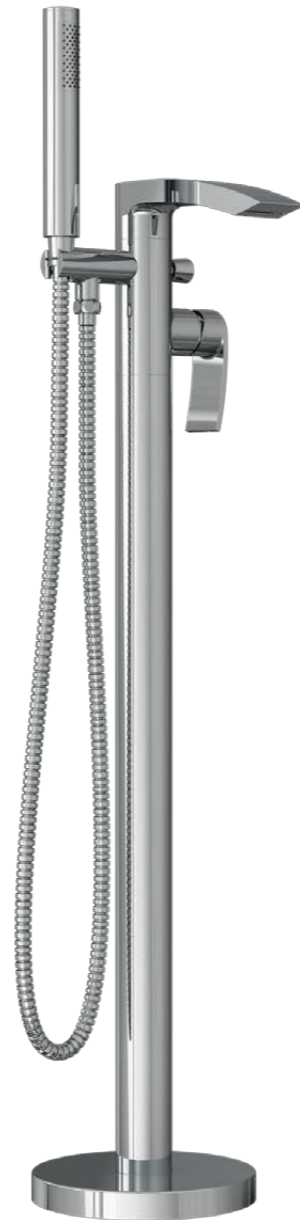

- CH ● ML.013.01 £169.00
- MB ● ML.013.02 £219.00
- BB ● ML.013.03 £219.00

**MARYLE
Bath Shower Mixer**

Min. Operating Pressure **1.0 bar**

- CH ● ML.014.01 £209.00
- MB ● ML.014.02 £269.00
- BB ● ML.014.03 £269.00

**MARYLE
Floor Standing
Bath Shower Mixer**

Min. Operating Pressure **1.0 bar**

- CH ● ML.019.01 £699.00
- MB ● ML.019.02 £899.00
- BB ● ML.019.03 £899.00

**FINISHES
AVAILABLE**

Chrome (CH)

Matt Black (MB)