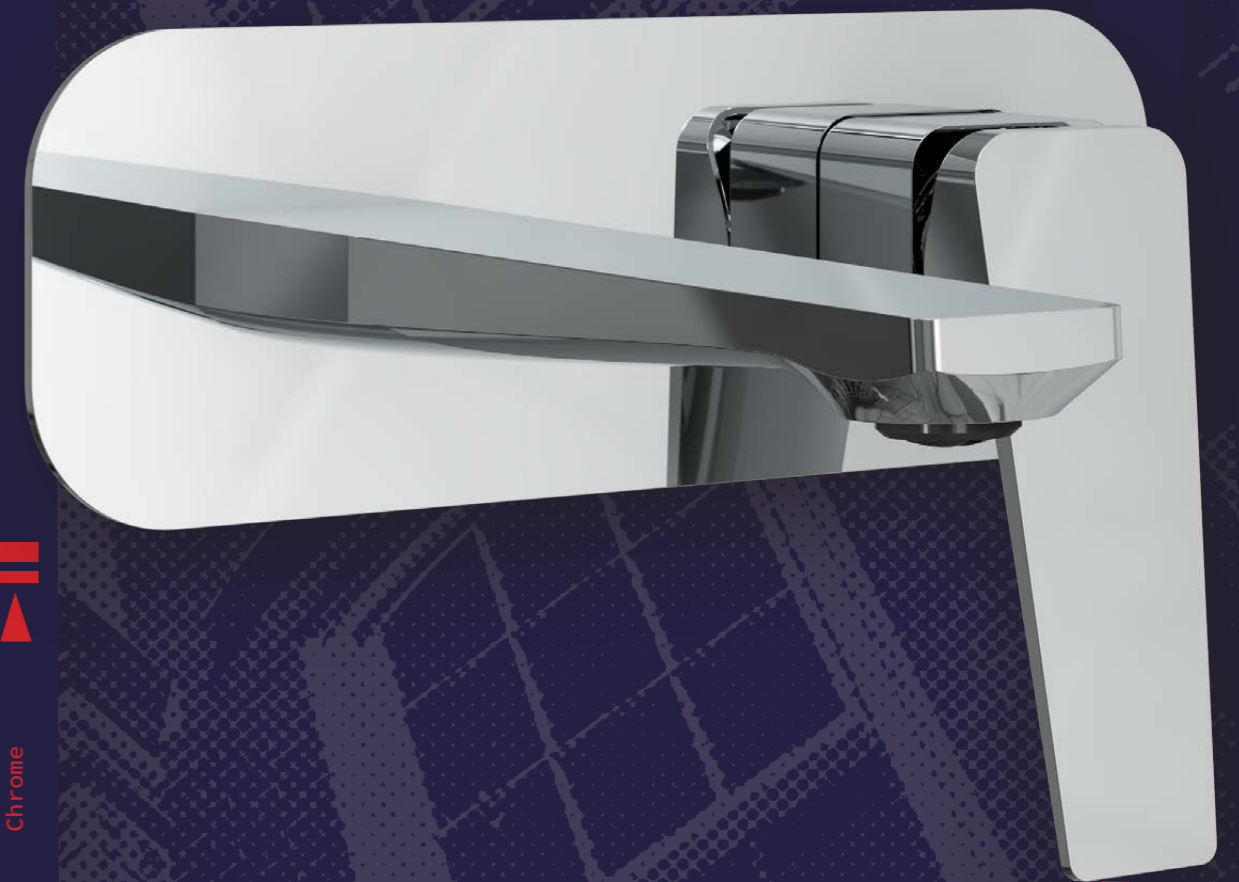

BOND Wall Mounted Basin Mixer

Finishes Chrome, Matt Black, Brushed Brass
Style Ultra modern, sophisticated luxury
Pair With Strong colours and moody backdrops

ST JAMES
LIVING

BOND Wall Mounted Basin Mixer

Chrome