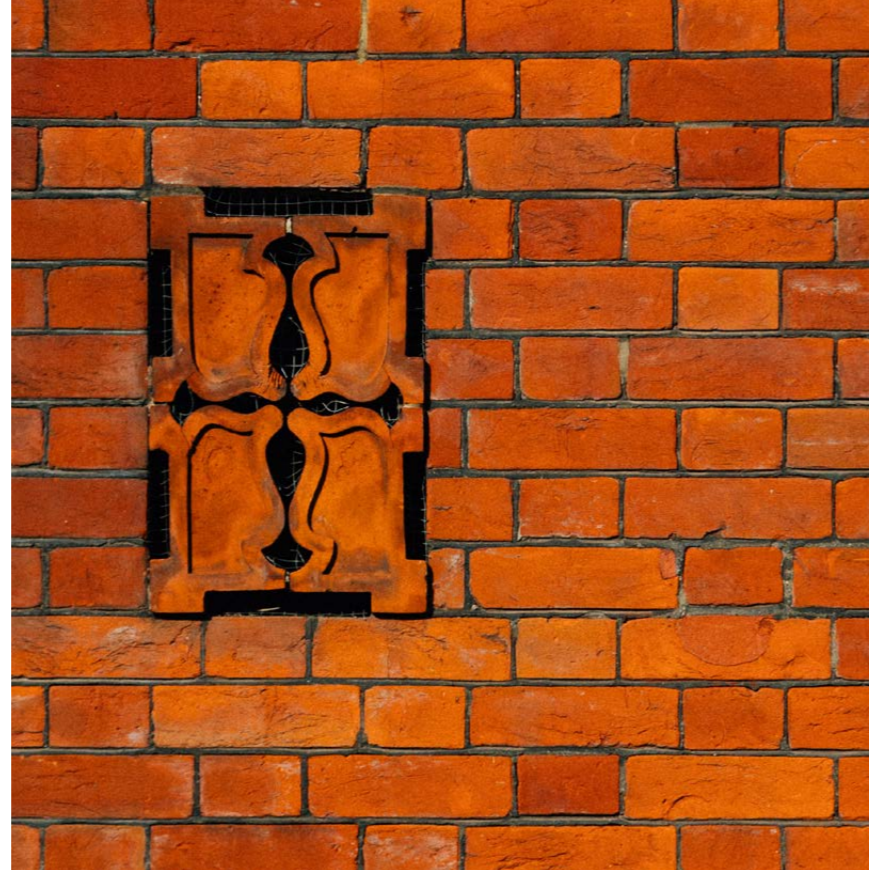

DENBIGH

CONCEALED SHOWER VALVES

Blending the timeless essence of tradition with a modern touch, the DENBIGH collection effortlessly marries classic style cross head handles with clean and contemporary lines.