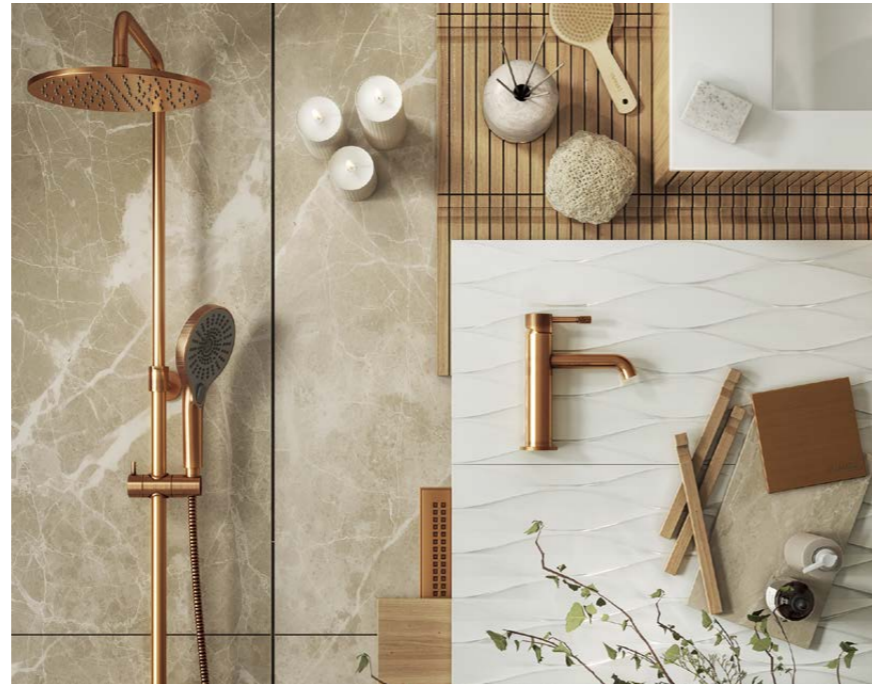

HATTON

HATTON Bath Filler

Min. Operating Pressure 1.0 bar

CH	HT.013.01	£349.00
MB	HT.013.02	£390.00
BB	HT.013.03	£390.00
BN	HT.013.04	£390.00
BZ	HT.013.05	£390.00
GM	HT.013.06	£390.00