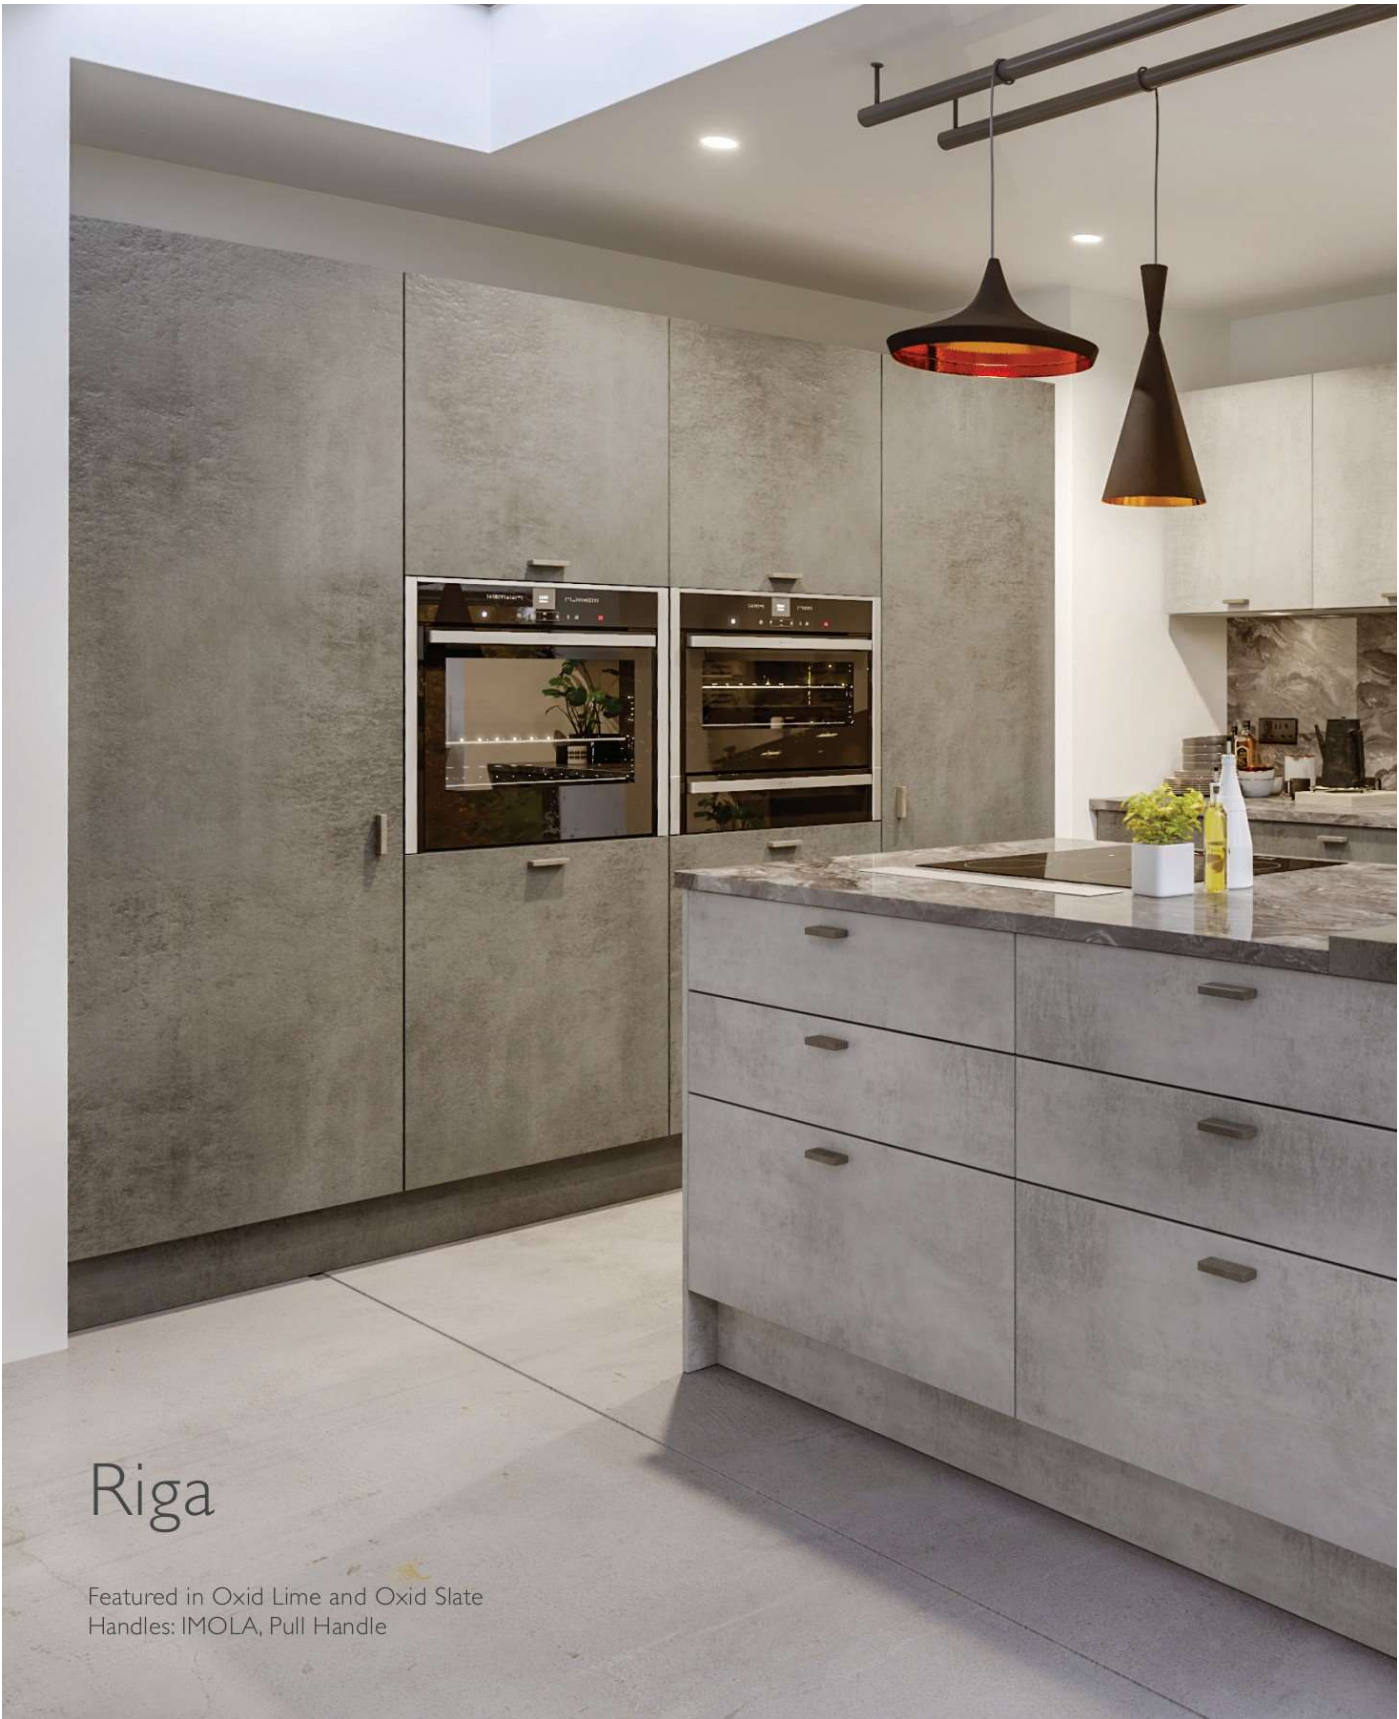

Alto

Featured in High Gloss Light Grey
and High Gloss Dust Grey
Handles: HAAN, D Handle

Alto

Featured in Super Matt Light Grey

ALTO

Alto

Featured in Super Matt Dust Grey
and Natural Halifax Oak

Riga