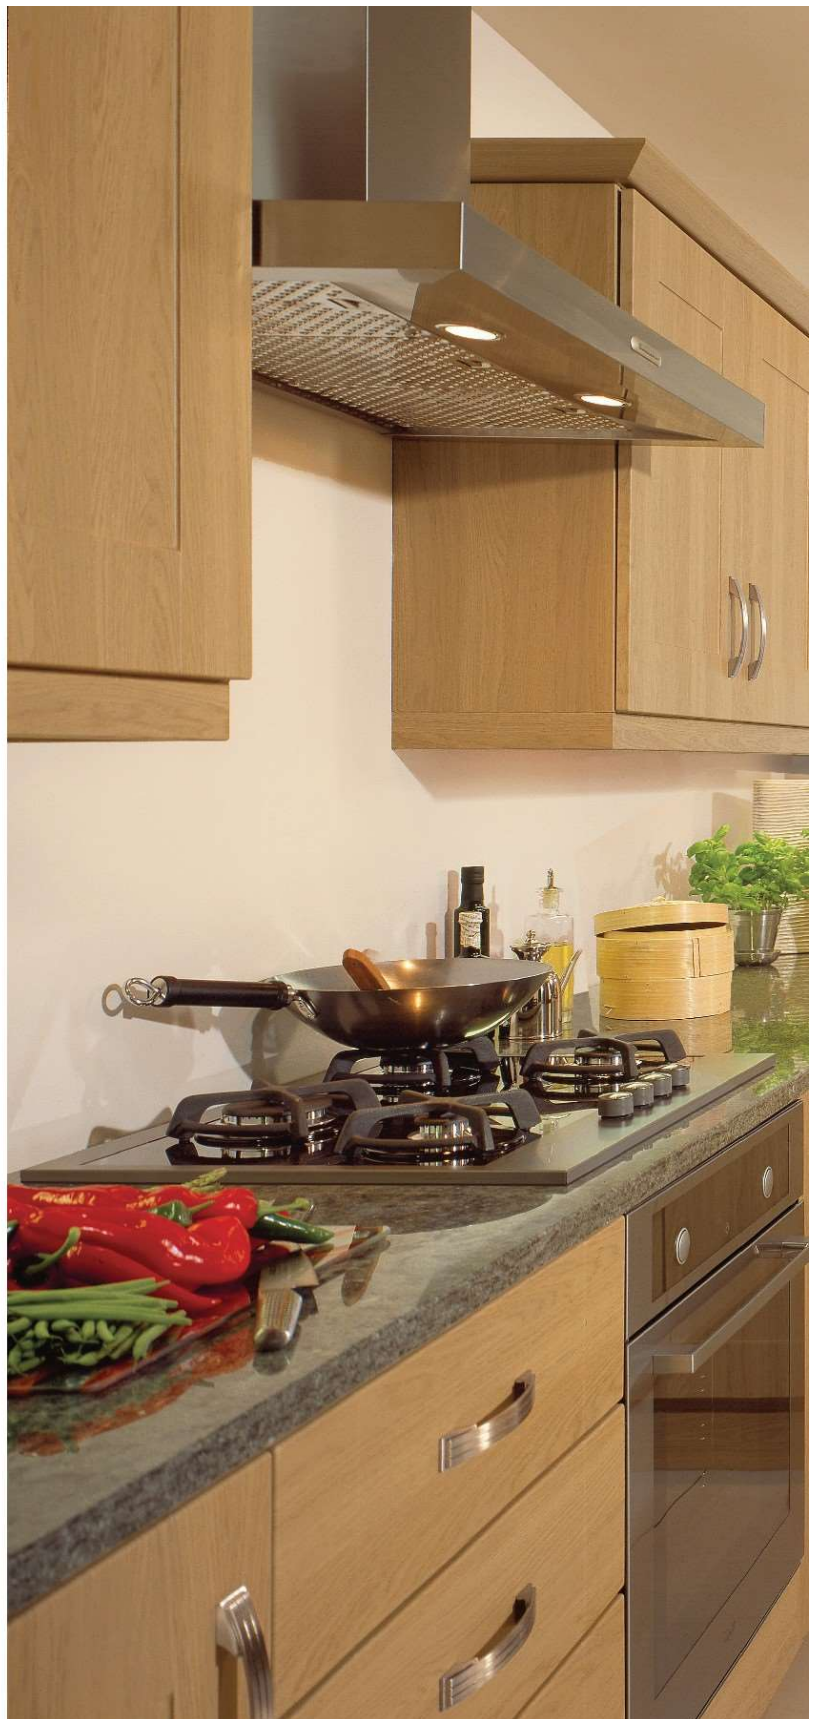

Holborn

Featured in Lissa Oak